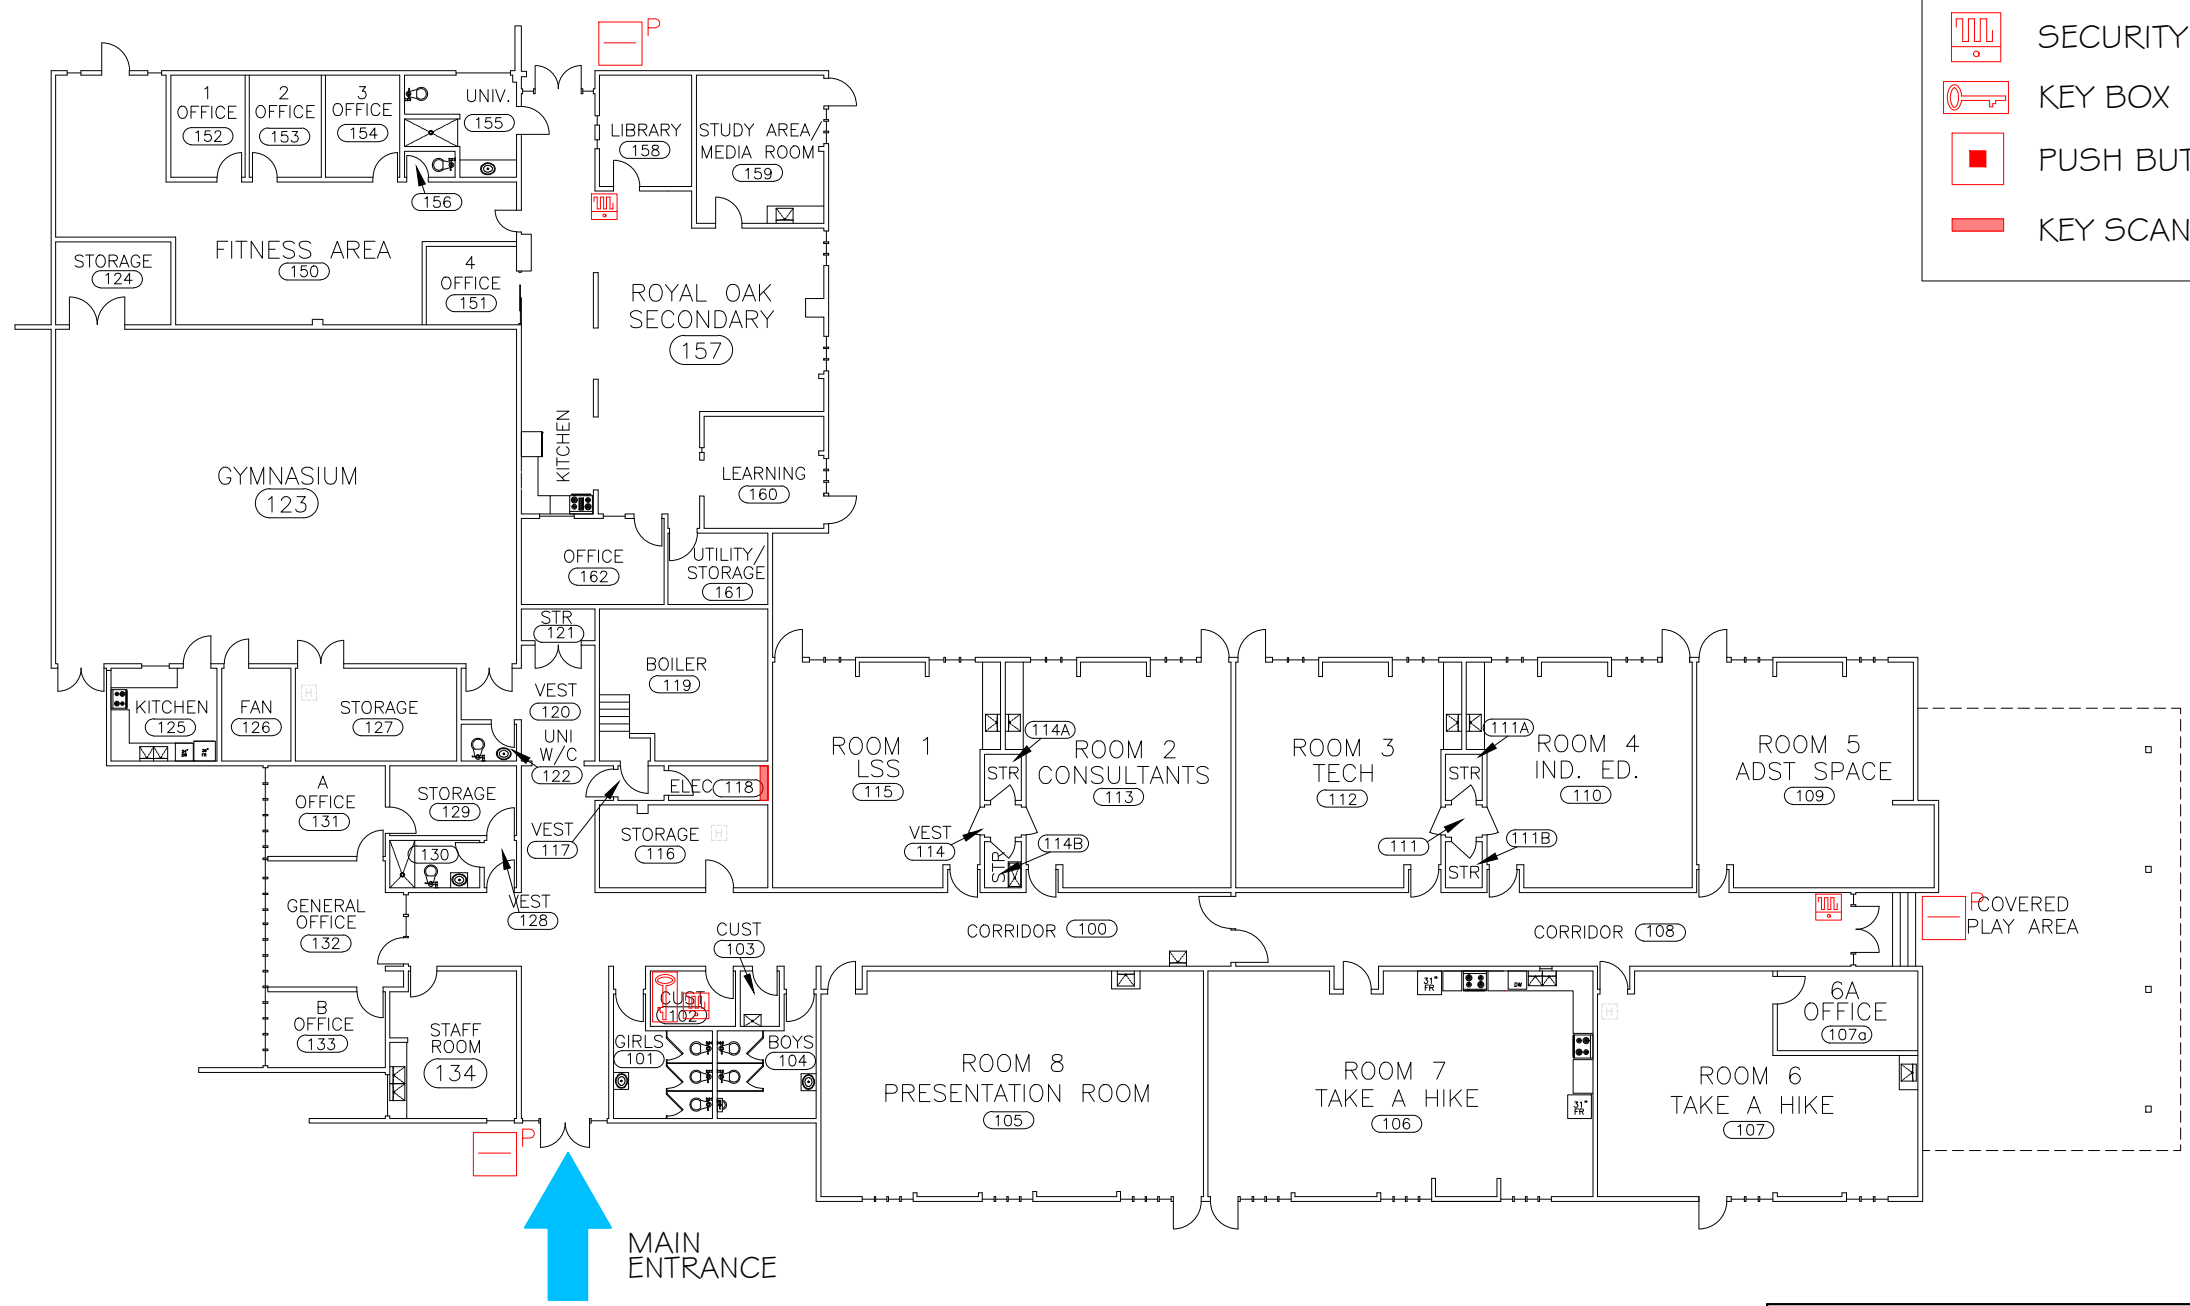

SECURITY LEGEND

-  CARD ACCESS - PROXIMITY
-  SECURITY ALARM PANEL
-  KEY BOX
-  PUSH BUTTON
-  KEY SCAN PANEL

MAIN FLOOR
 1:250

CANADA WAY ED. CENTRE
 5310 WOODSWORTH STREET
 FACILITIES - RECORD DRAWING
 JANUARY 5, 2026