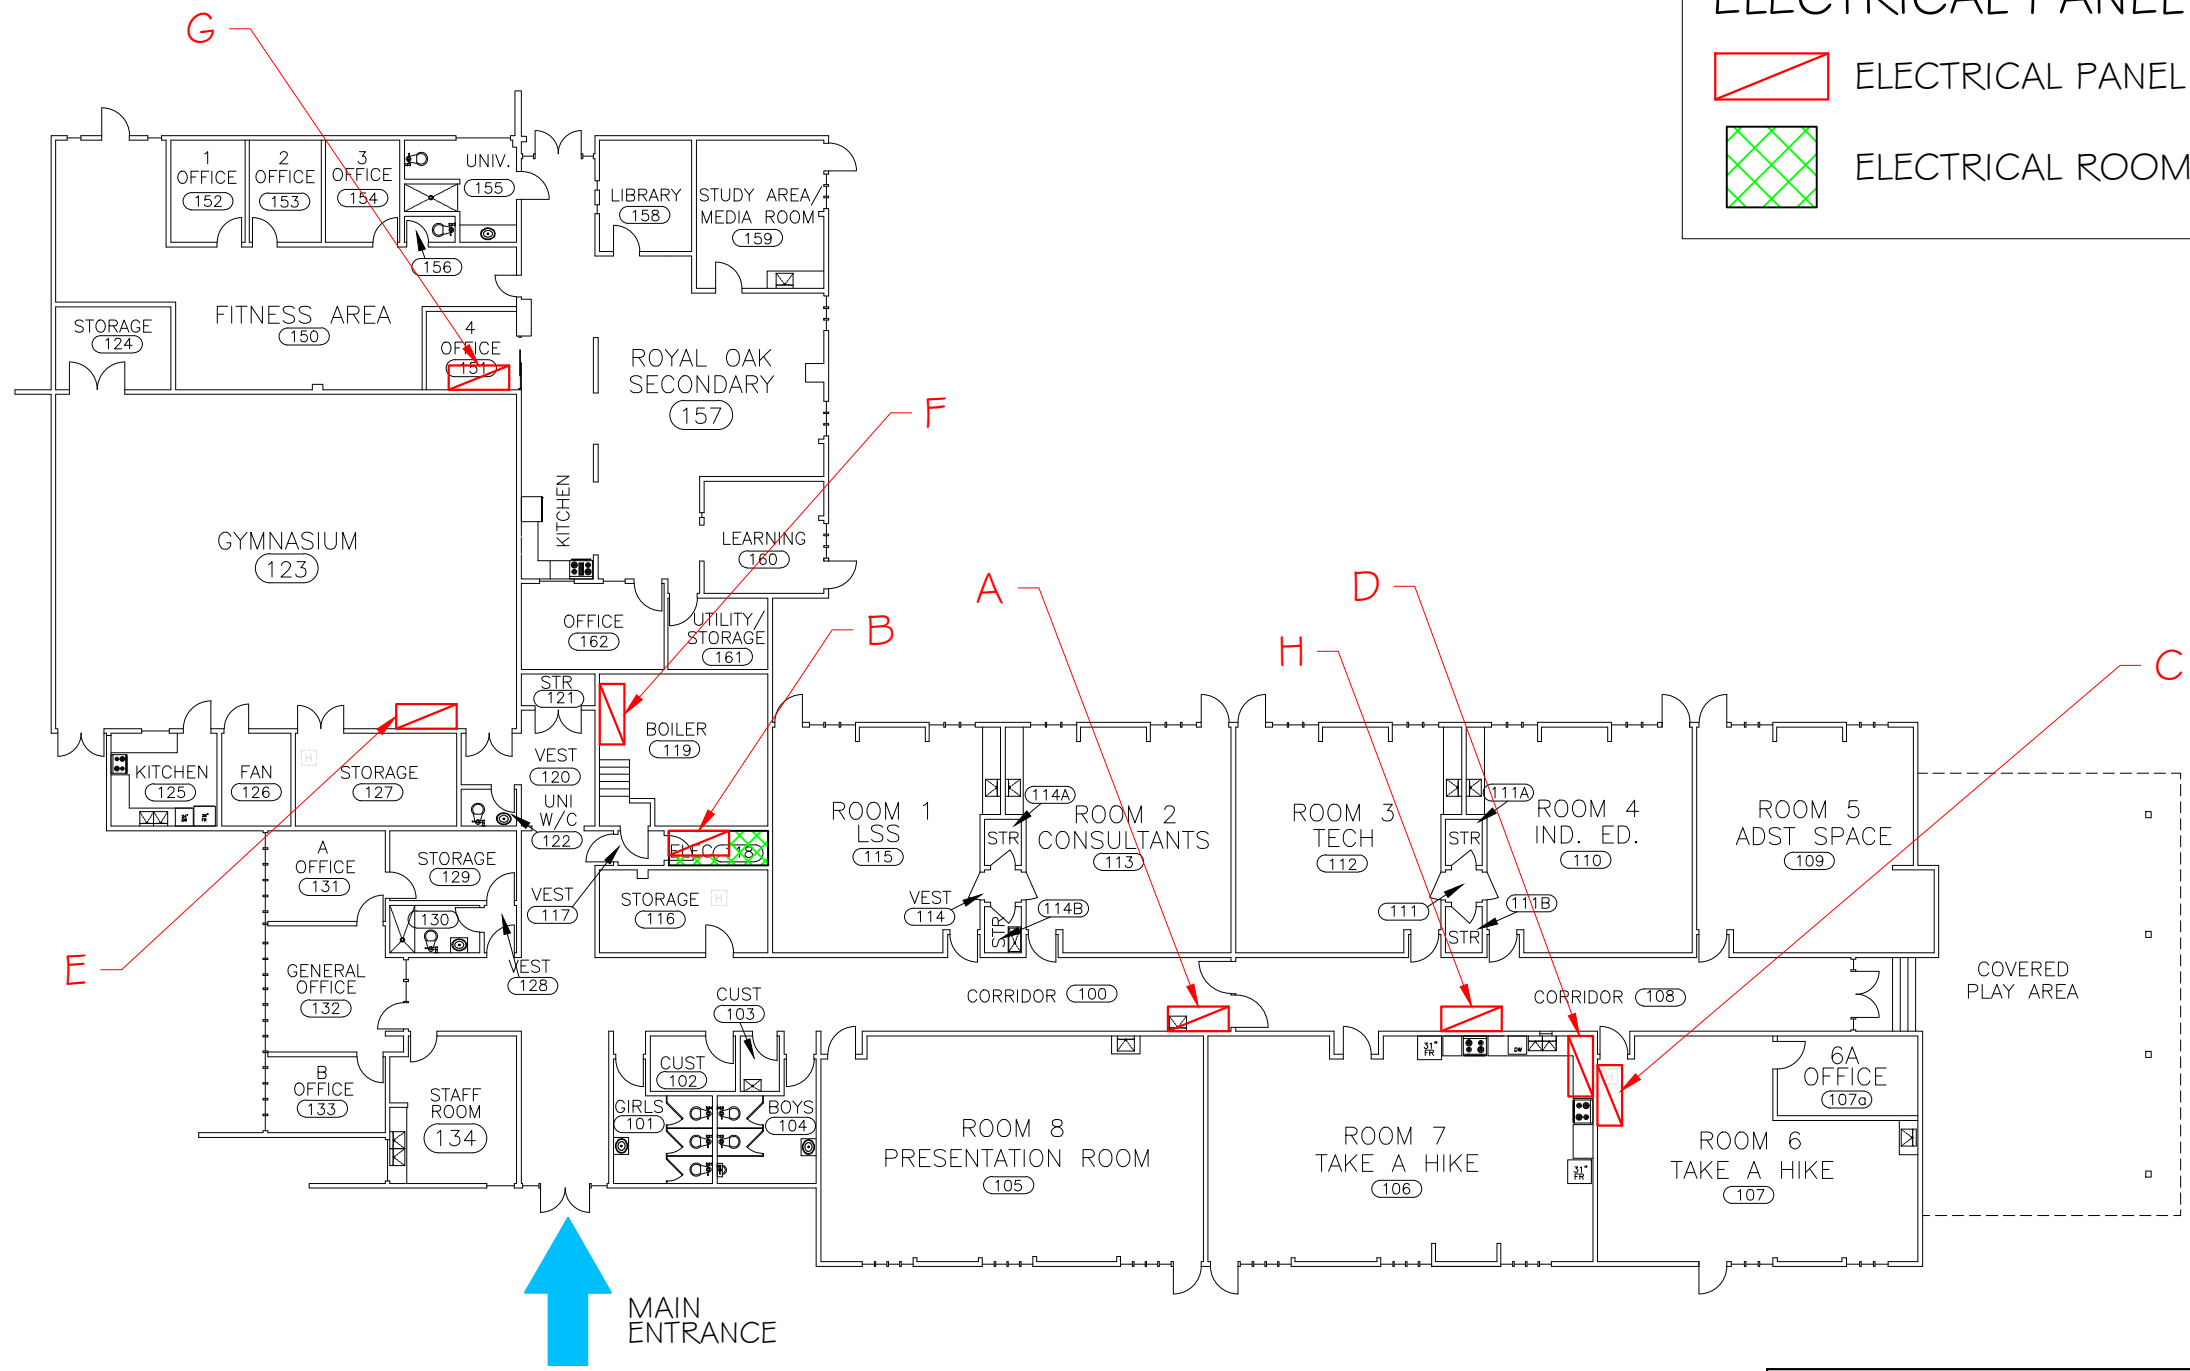

ELECTRICAL PANEL LEGEND

-  ELECTRICAL PANEL
-  ELECTRICAL ROOM

1 MAIN FLOOR
1:250

CANADA WAY ED. CENTRE
5310 WOODSWORTH STREET
FACILITIES - RECORD DRAWING
JANUARY 5, 2026

BURNABY
SCHOOL DISTRICT 41

E I . I
PANELS