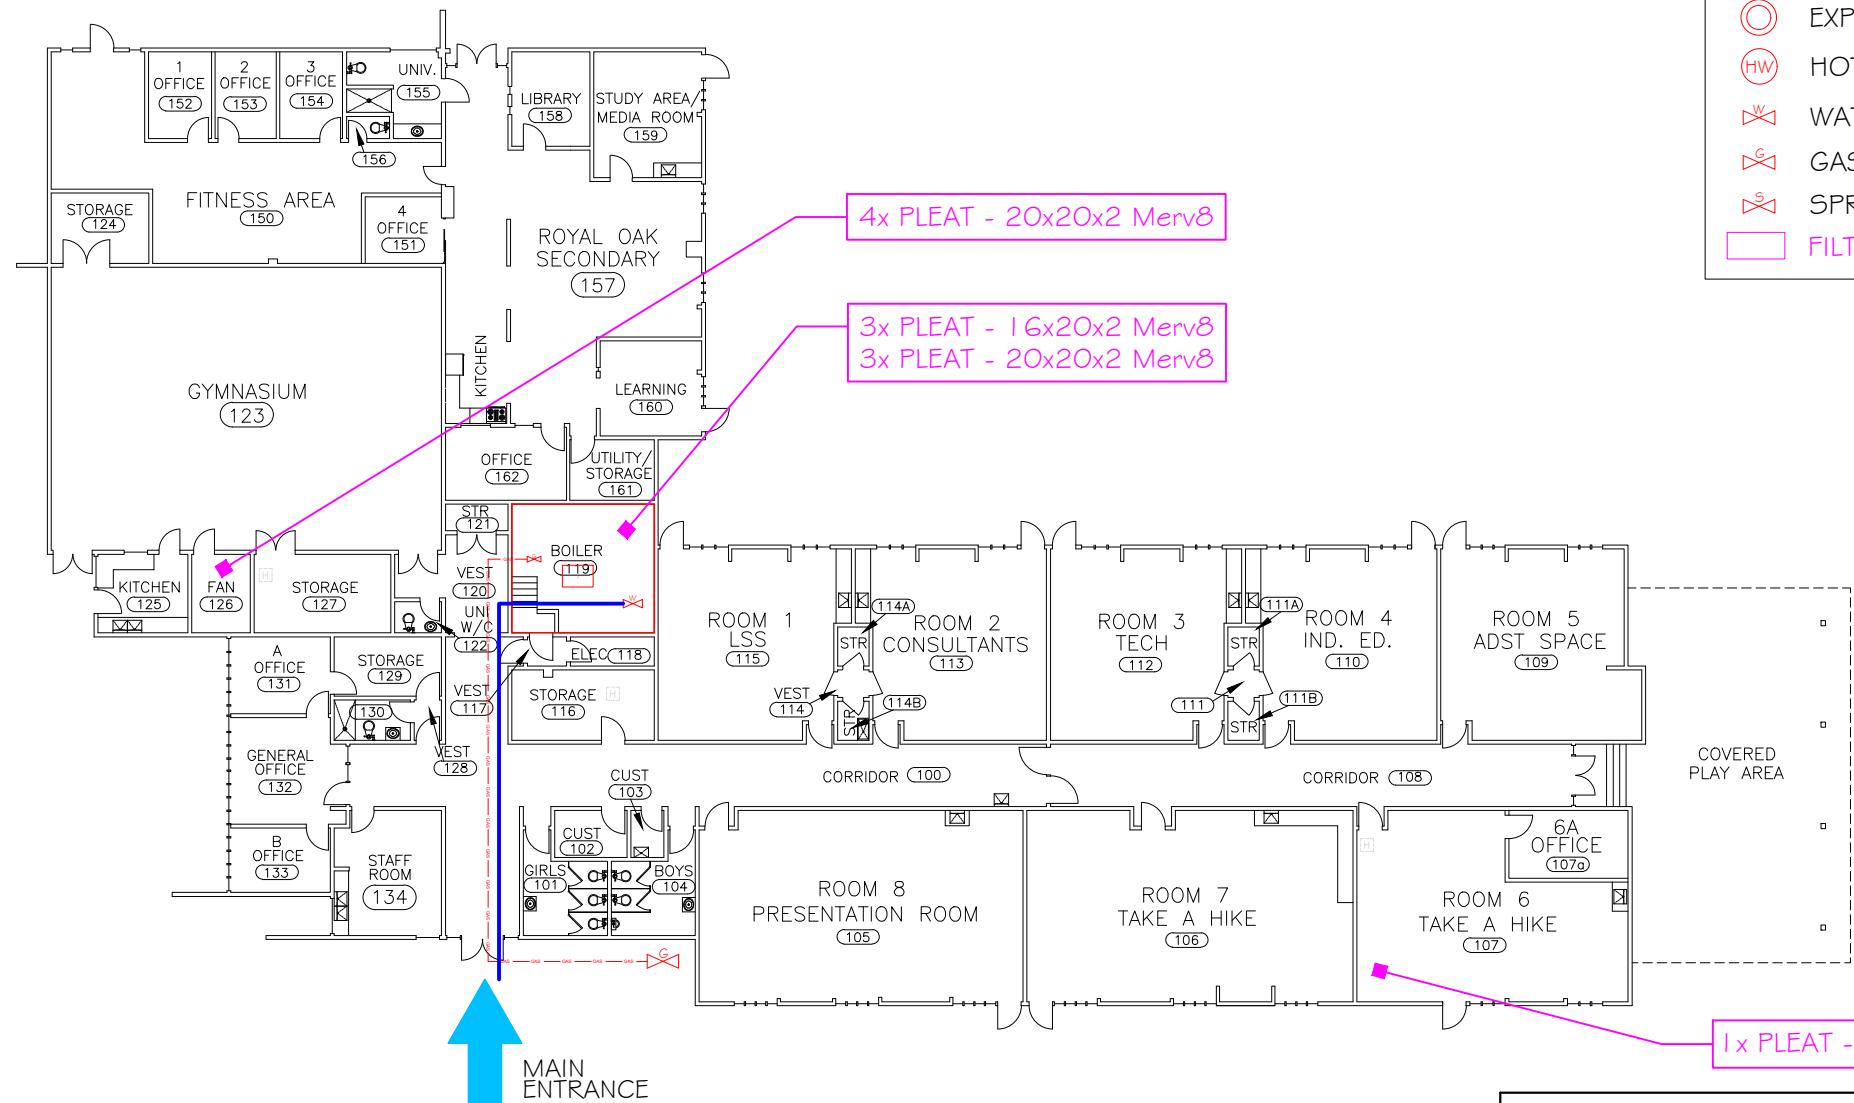

MECHANICAL LEGEND

-  BOILER
-  EXPANSION TANK
-  HOT WATER TANK
-  WATER SHUT-OFF
-  GAS SHUT-OFF
-  SPRINKLER SHUT-OFF
-  FILTER INFORMATION

1 MAIN FLOOR
1:250

CANADA WAY ED. CENTRE
5310 WOODSWORTH STREET
FACILITIES - RECORD DRAWING
JUNE 2020