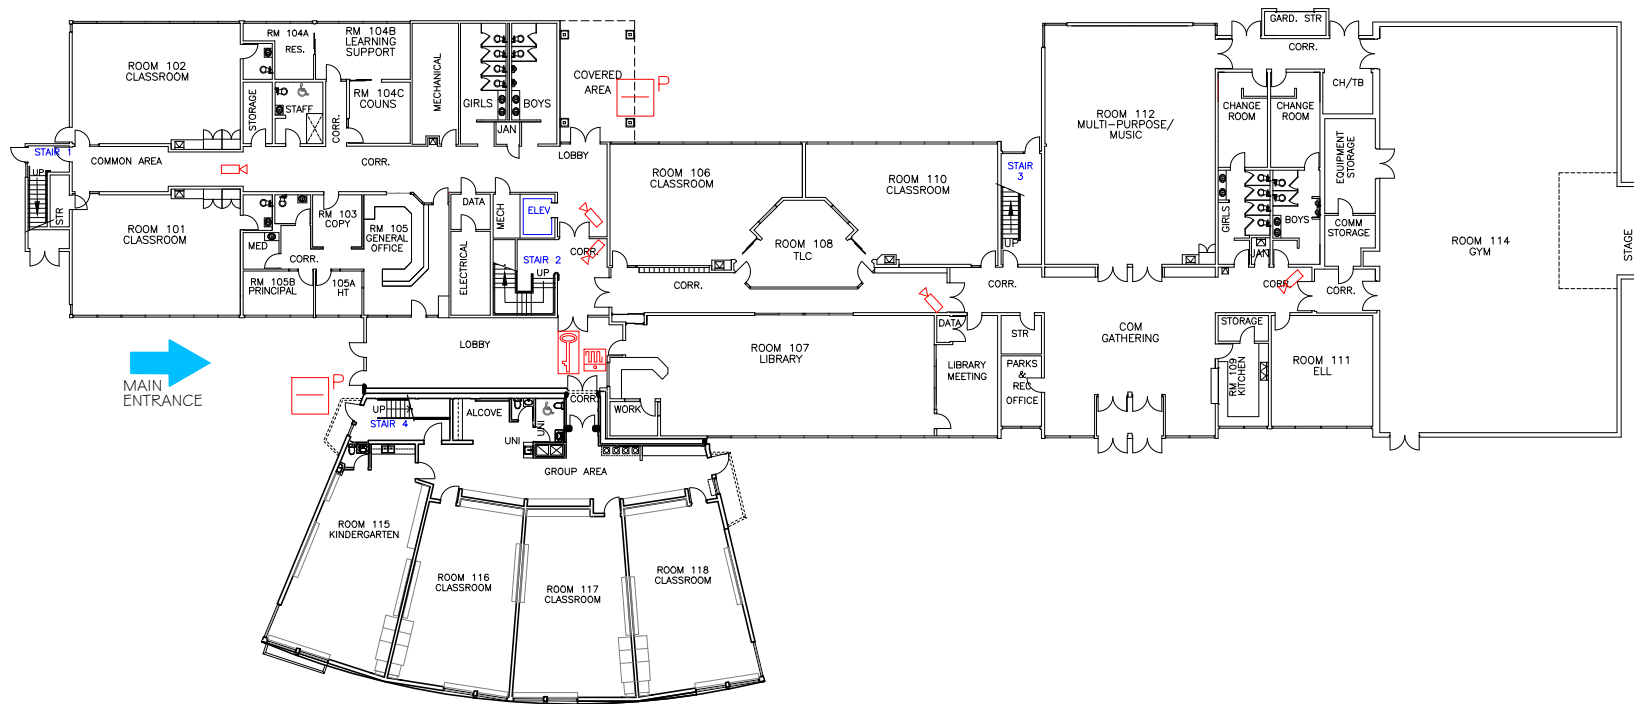

### SECURITY LEGEND

-  CARD ACCESS - PROXIMITY
-  SECURITY ALARM PANEL
-  KEY BOX
-  PUSH BUTTON
-  SECURITY CAMERA  
FIXED
-  SECURITY CAMERA  
PAN-TILT-ZOOM (PTZ)

1 MAIN FLOOR  
1:400

UNIVERSITY HIGHLANDS 9388 TOWER ROAD	
FACILITIES - RECORD DRAWING	
NOVEMBER 2020	
	<h1>E 2.2</h1> <h2>SECURITY</h2>